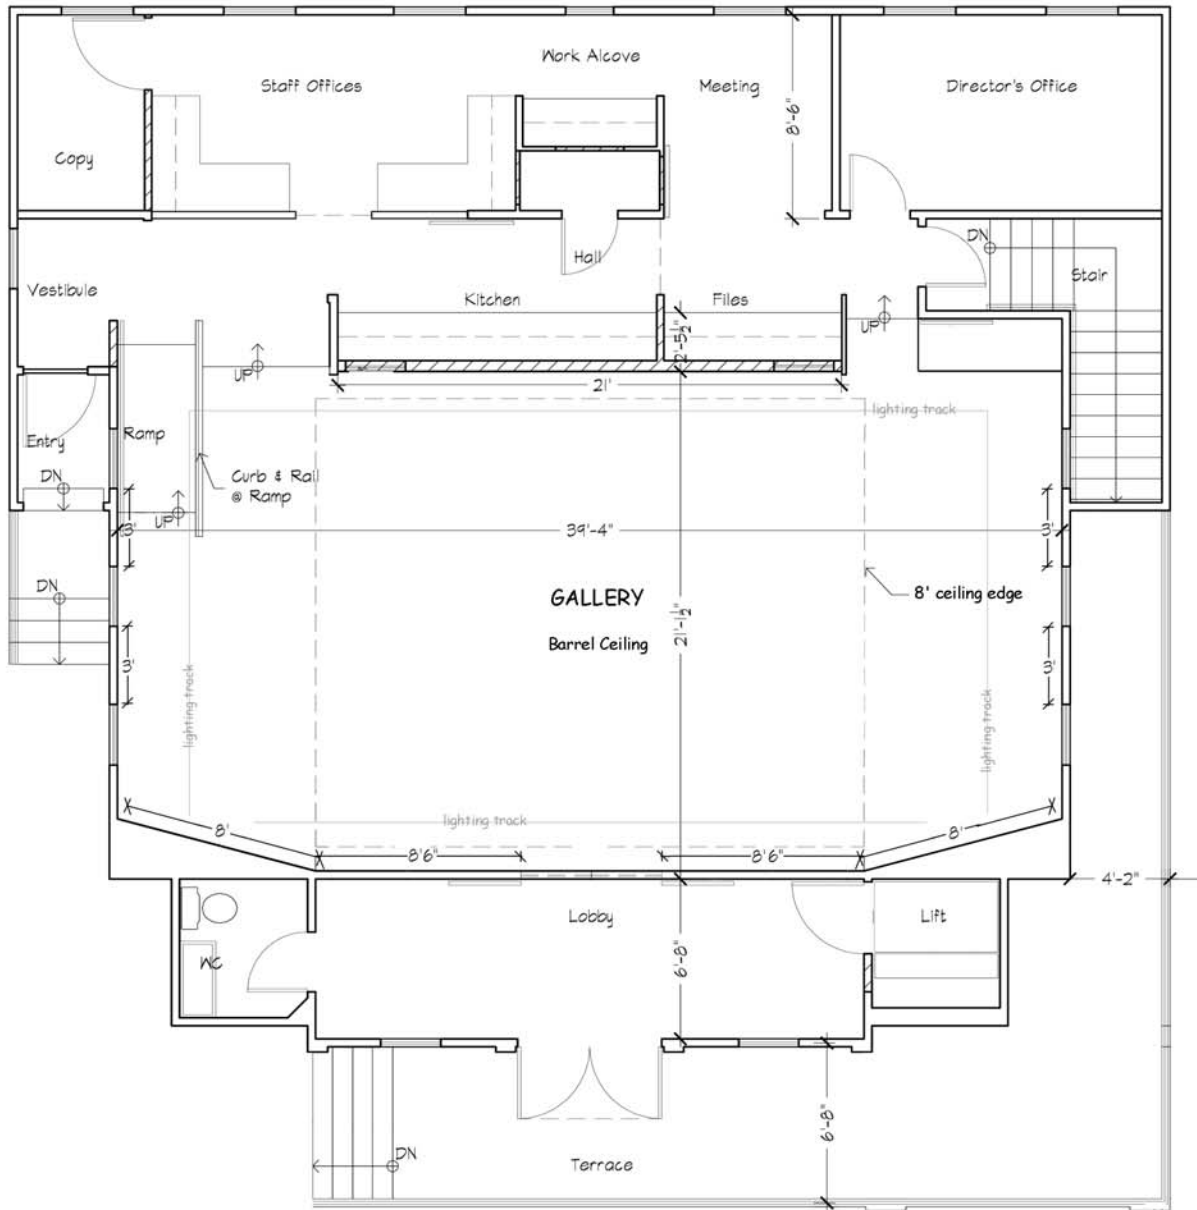

MAIN STREET GALLERY SPECS 330 MAIN STREET

MAIN STREET GALLERY- 330 MAIN STREET

1/8" = 1'-0"

7.25.08